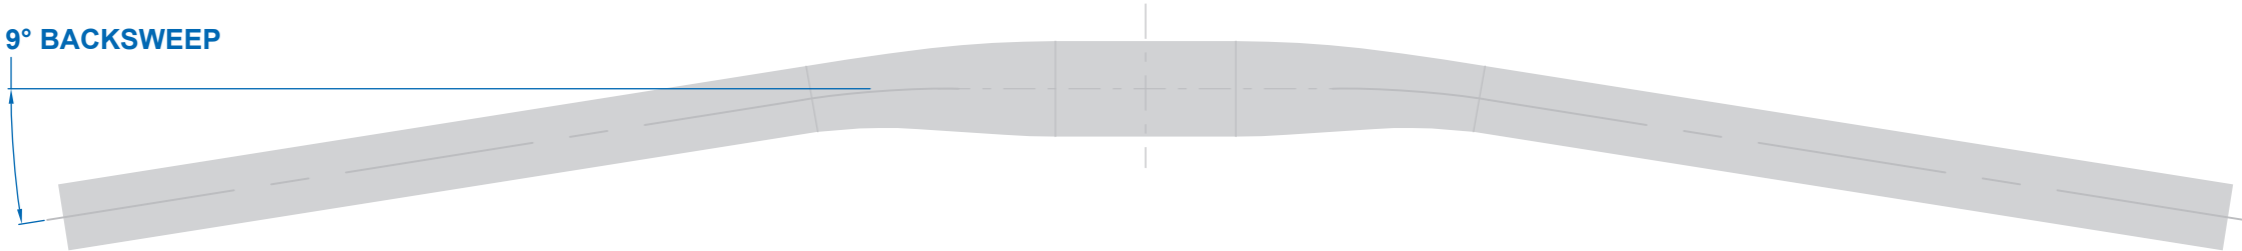

WCS CARBON +/- 5mm 9D

TOP VIEW

FRONT VIEW