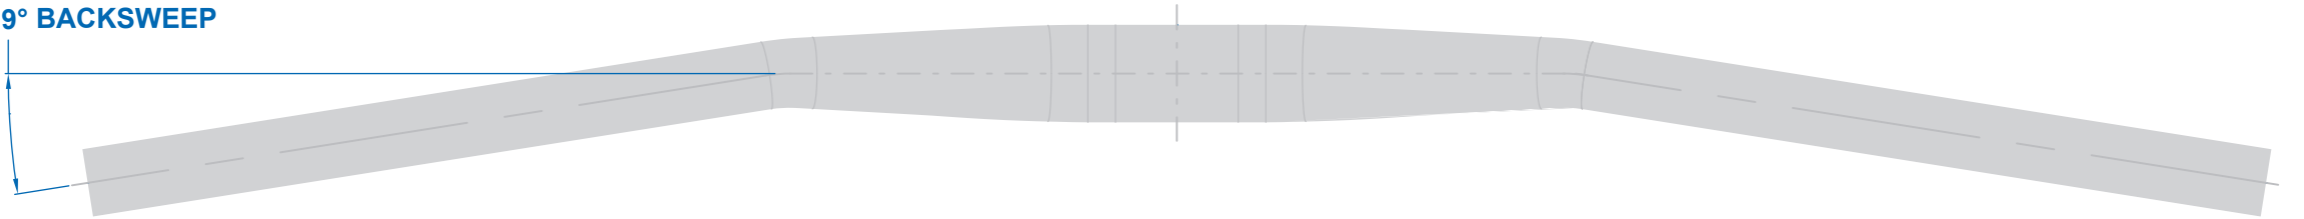

# CARBON TRAIL RIZER 15mm

TOP VIEW

9° BACKSWEEP

FRONT VIEW

780

6° UPSWEEP

+15mm