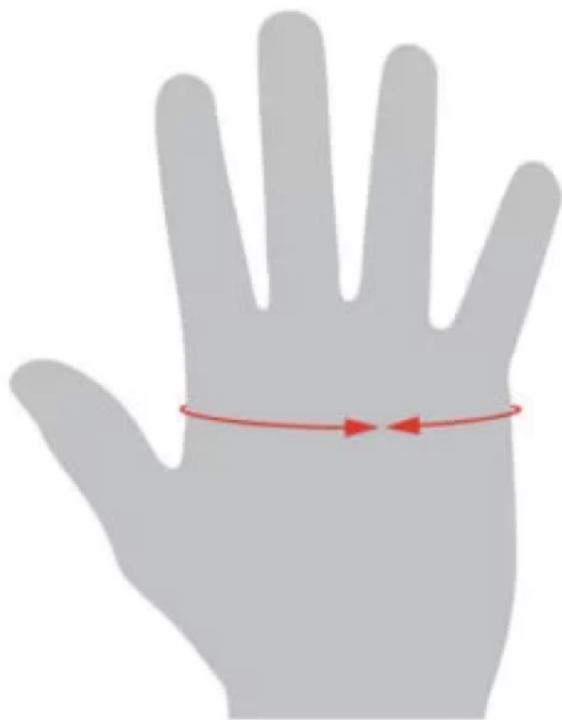

## ■ Glove Width

Measure around the fullest part of the hand, not including thumb.

## ■ Glove Length

Measure from base of the hand to the tip of the middle finger.

## Womens's Gambit

	SMALL	MEDIUM	LARGE	X-LARGE	XX-LARGE
Glove Length	18.3	19	19.7	20.4	21.1
Glove Width	9.1	9.5	9.9	10.3	10.7

Measure in CM.