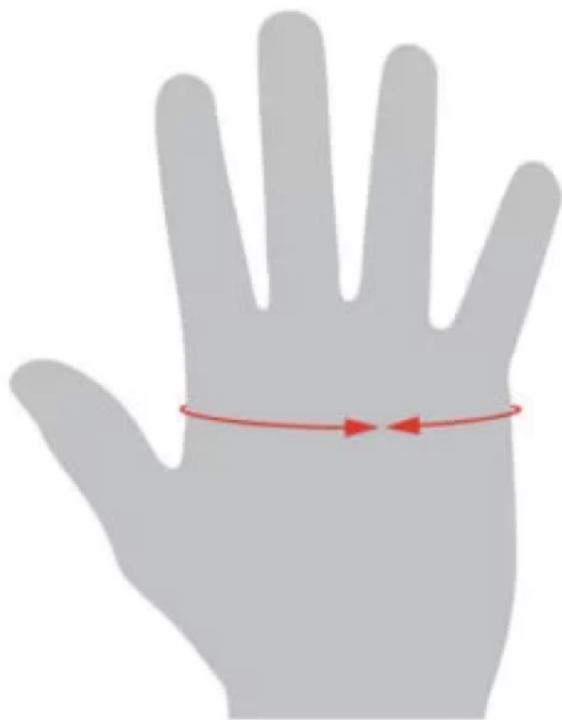

GLOVES

■ Glove Width

Measure around the fullest part of the hand, not including thumb.

■ Glove Length

Measure from base of the hand to the tip of the middle finger.

Women's Ace

	SMALL	MEDIUM	LARGE	X-LARGE	XX-LARGE
Glove Length	18.9	19.6	20.3	21	21.7
Glove Width	8.6	9	9.4	9.8	10.2

Measure in CM.