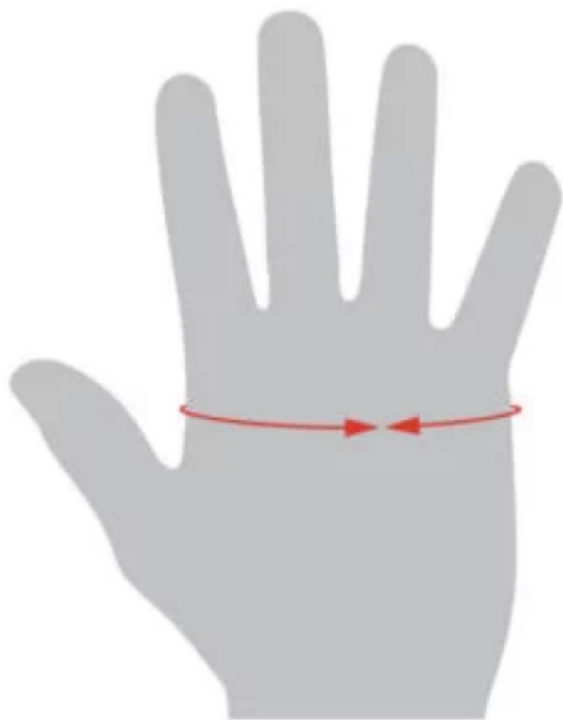

GLOVES

■ Glove Width

Measure around the fullest part of the hand, not including thumb.

■ Glove Length

Measure from base of the hand to the tip of the middle finger.

SE Pro/Ultra

	SMALL	MEDIUM	LARGE	X-LARGE	XX-LARGE
Glove Length	20	20.7	21.4	22.1	22.8
Glove Width	9.2	9.6	10	10.4	10.8

Measure in CM.