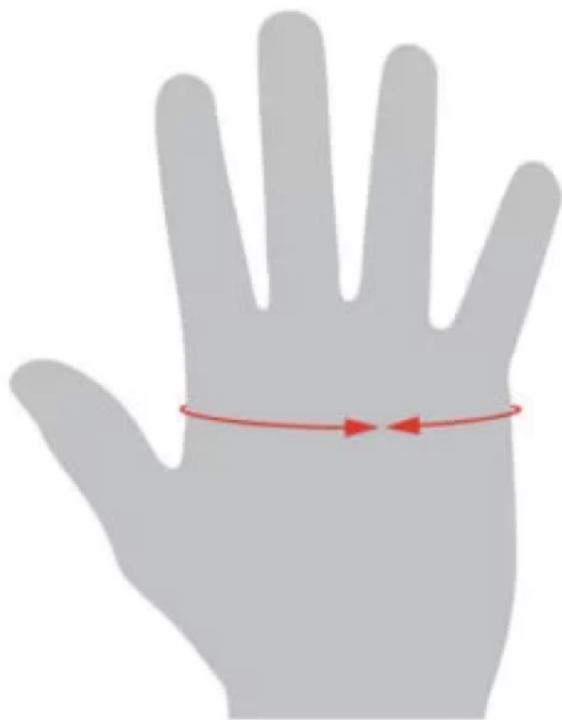

GLOVES

■ Glove Width

Measure around the fullest part of the hand, not including thumb.

■ Glove Length

Measure from base of the hand to the tip of the middle finger.

Air Glove

	SMALL	MEDIUM	LARGE	X-LARGE	XX-LARGE
Glove Length	20	20.7	21.4	22.1	22.8
Glove Width	9.2	9.6	10	10.4	10.8

Measure in CM.