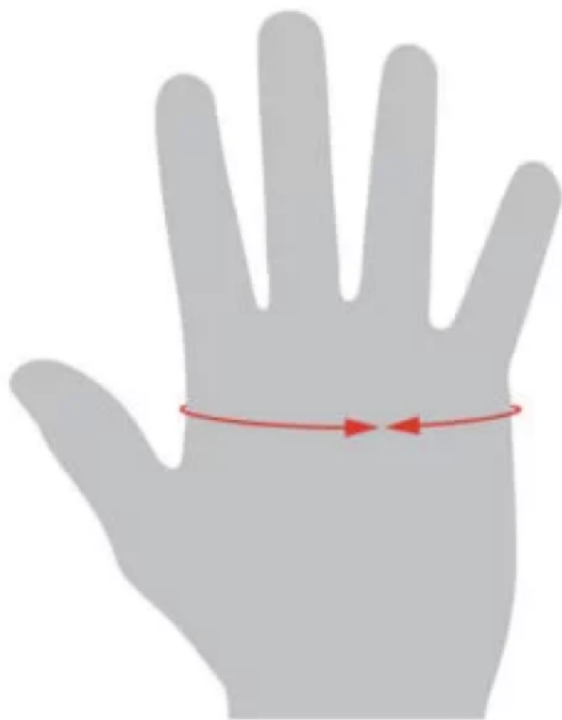

GLOVES

■ Glove Width

Measure around the fullest part of the hand, not including thumb.

■ Glove Length

Measure from base of the hand to the tip of the middle finger.

Ace

	SMALL	MEDIUM	LARGE	X-LARGE	XX-LARGE
Glove Length	20.4	21.1	21.8	22.5	23.2
Glove Width	9.6	10	10.4	10.8	11.2

Measure in CM.