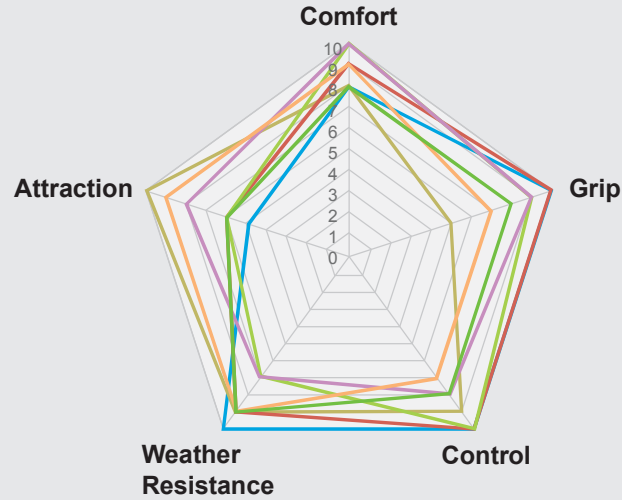

PERFORMANCE COMPARISON

- Silicone Touch
- Halo Touch
- Grind Touch
- Velvet Touch
- Leather Touch Matte
- Leather Touch Glossy
- Featherlite

| Performance / Bar Tape Type | Silicone Touch | Halo Touch | Grind Touch | Velvet Touch | Leather Touch Matte | Leather Touch Glossy | Featherlite |
|-----------------------------|----------------|------------|-------------|--------------|---------------------|----------------------|-------------|
| Comfort | 8 | 8 | 9 | 10 🏆 | 10 🏆 | 9 | 8 |
| Grip | 10 🏆 | 7 | 10 🏆 | 9 | 9 | 7 | 8 |
| Control | 10 🏆 | 9 | 10 🏆 | 10 🏆 | 8 | 7 | 8 |
| Weather Resistance | 10 🏆 | 9 | 9 | 7 | 7 | 9 | 9 |
| Attraction | 5 | 10 🏆 | 6 | 6 | 8 (Printing) | | 6 |
| Weight (Roll) | 83g | 42g | 75g | 52g | 29g | 31g | 18g 🏆 |